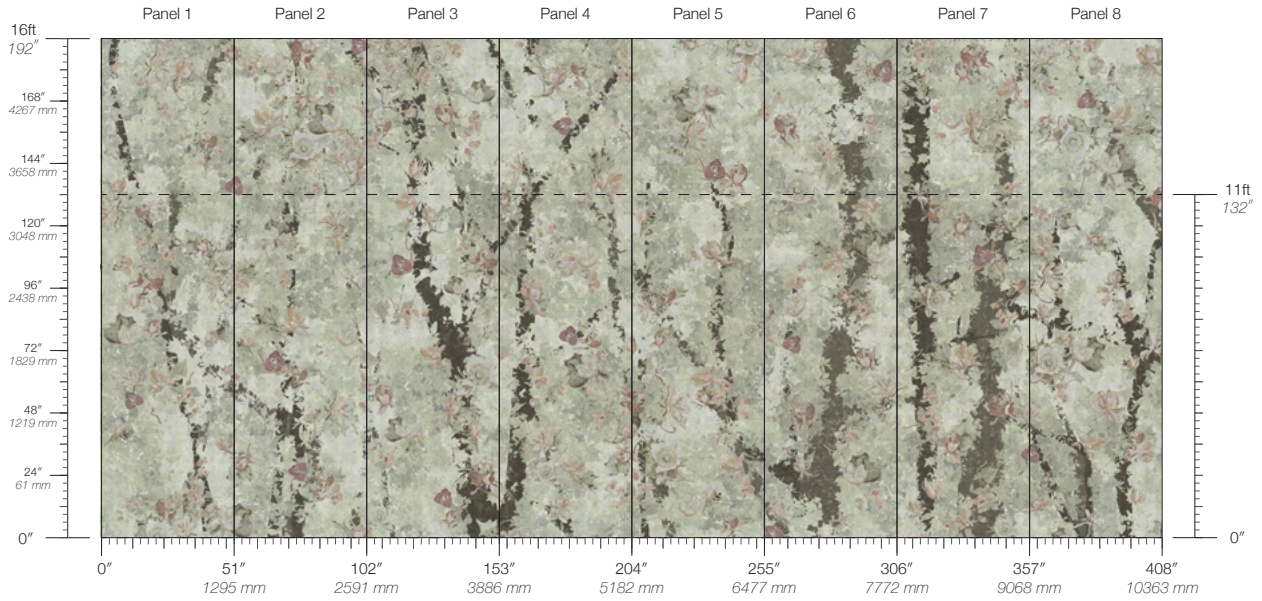

Unami Sapling

Suitable for residential and commercial projects

COLOR
Sapling

ITEM
7247

CONTENT
Type II Vinyl

PANEL WIDTH
51" / 1295 mm trimmed

PANEL HEIGHT
132" / 3353 mm standard
192" / 4877 mm extended

REPEAT
Non-repeating

STOCK
Made to order

LEAD TIME
4 weeks to print

MINIMUM
1 panel

PRICE
Available upon request

ORIGIN
USA

DETAILS
Custom options available

ENVIRONMENTAL
Low VOC
Cadmium & Lead Free
Formulation

SPECS
Commercial Vinyl face
Non-woven backing
20 oz per linear yard
620 g per linear meter
Smooth muted metallic texture

TESTING
(US) ASTM E84 Adhered Class A
(EU) EN 15102 Class B, s2
(CN) CAN/ULC-S102.2 Class A
CCC-W-408D Type II
WA Specification W-101 Type II
NFPA 286 Corner Burn Test Class A

MAINTENANCE
Water-based cleanser

CONTACT
sales@calicowallpaper.com
+1 718 243 1705
57 Lispenard Street
New York, NY 10013 USA

DISCLAIMER
Refer to our website to see the full mural artwork. Reference the physical sample for color and texture. Panel maps represent mural artwork only.